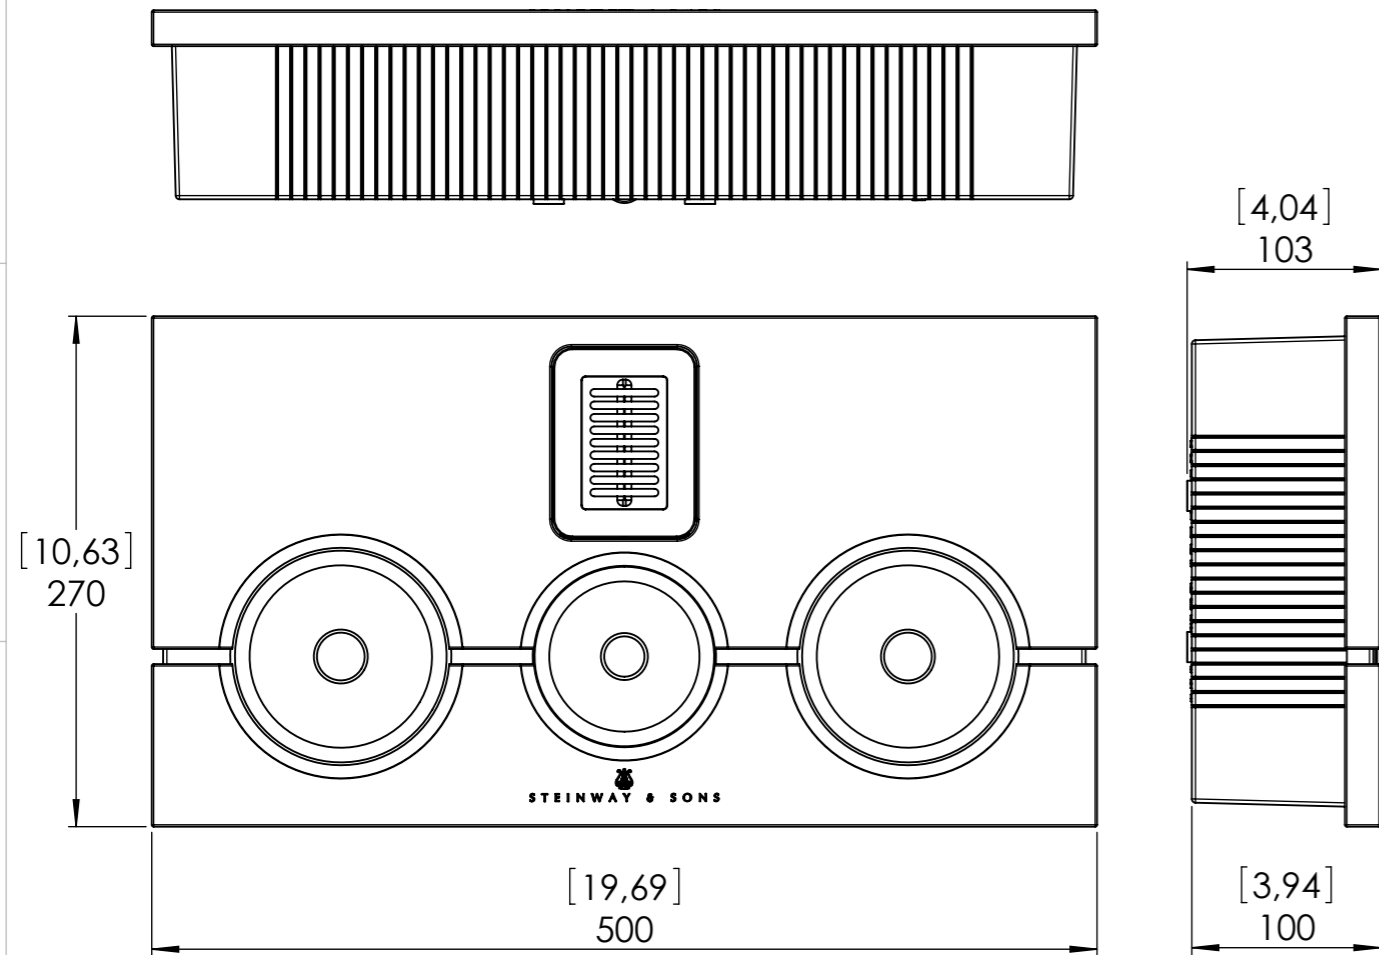

Without Front Cloth