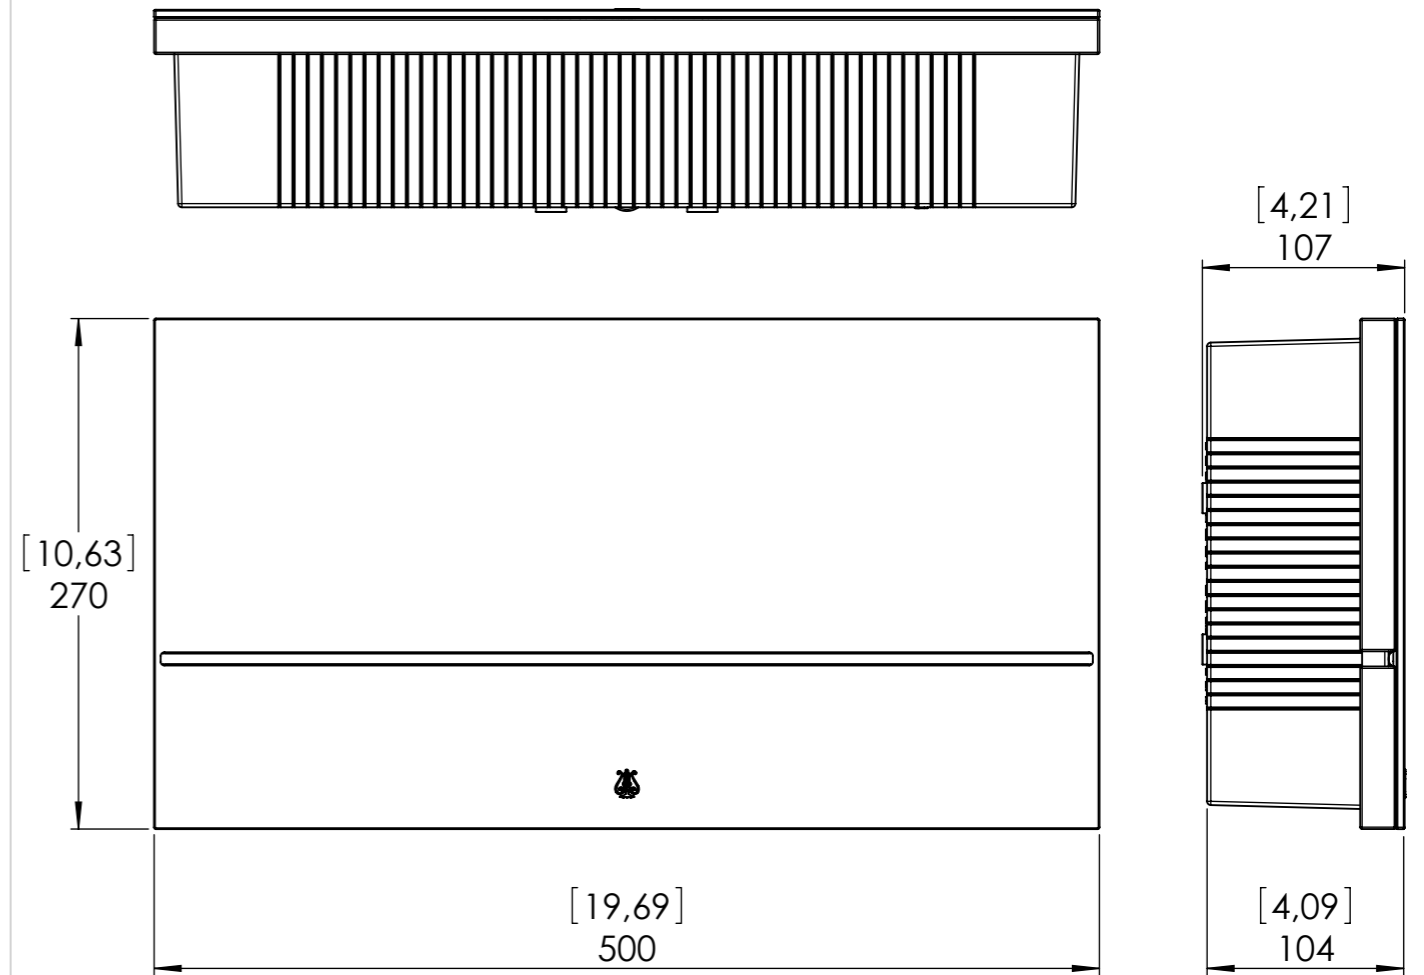

With Front Cloth

Unless otherwise specified:

Dimensions are in millimeters.
Tolerances according to DIN/ISO 2768-mk.
Debur and break sharp edges.

Material to comply with EU RoHS Directive 2002/95/EC.

STEINWAY LYGNDORF

Steinway Lyngdorf, Denmark
www.steinwaylyngdorf.com

Scale: Not to scale

Rev.By:

Material:

Finish:

Colour:

Description:

Part No.:

Rev.Date:

Weight:

Model M center speaker, on-wall

(Revision)

Sheet 1 of 2

Date:

01-07-2008

Creator:

Brian Nielsen