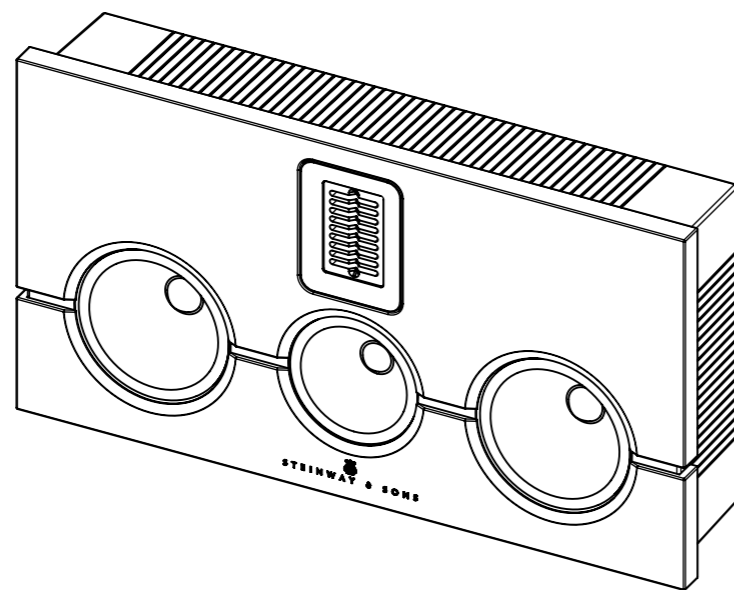

With Front Cloth

Unless otherwise specified:

Dimensions are in millimeters.
Tolerances according to DIN/ISO 2768-mk.
Debur and break sharp edges.

Material to comply with EU RoHS Directive 2002/95/EC.

STEINWAY LYGNDORF

Steinway Lyngdorf, Denmark
www.steinwaylyngdorf.com

Scale: Not to scale

Rev.By:

Material:

Finish:

Colour:

Description:

Part No.:

Rev.Date:

Weight:

Model M center speaker, on-wall

(Revision)

Sheet 1 of 2

Date:

01-07-2008

Creator:

Brian Nielsen